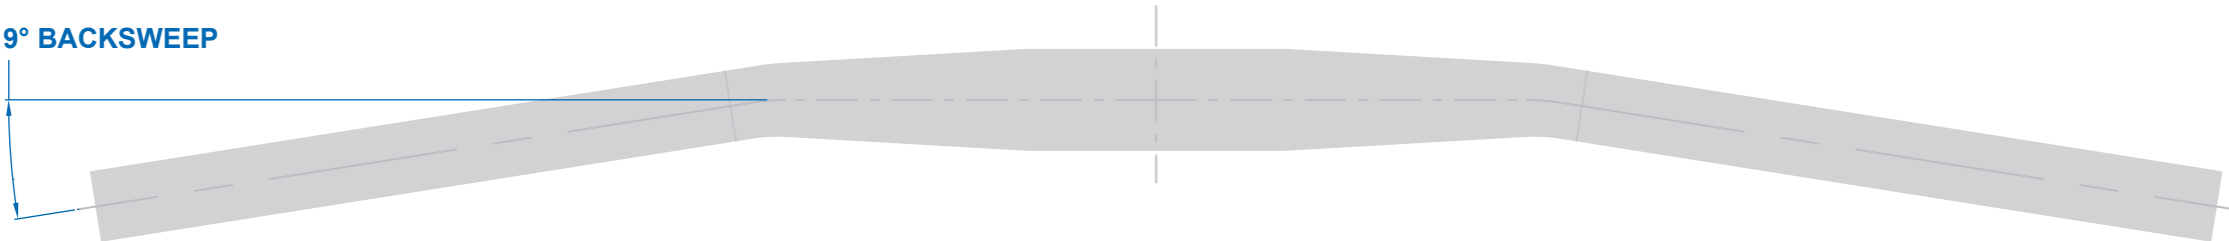

TOP VIEW

9° BACKSWEEP

FRONT VIEW

670

2° UPSWEEP

+30mm