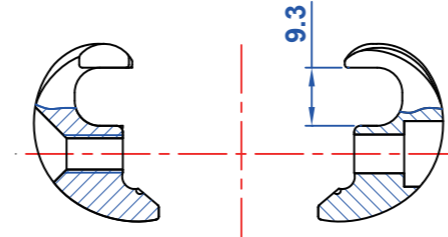

CARBON 1-BOLT SEATPOST CLAMPSET

55055467009 for 7x7mm saddle rail

55055467010 for 8x8.5mm saddle rails

55055467011 for 7x10mm saddle rails