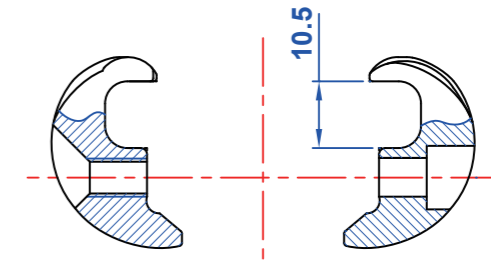

CARBON 1-BOLT SEATPOST CLAMPSET

55055467009 for 7x7mm saddle rail

55055467010 for 8x8.5mm saddle rails

55055467011 for 7x10mm saddle rails