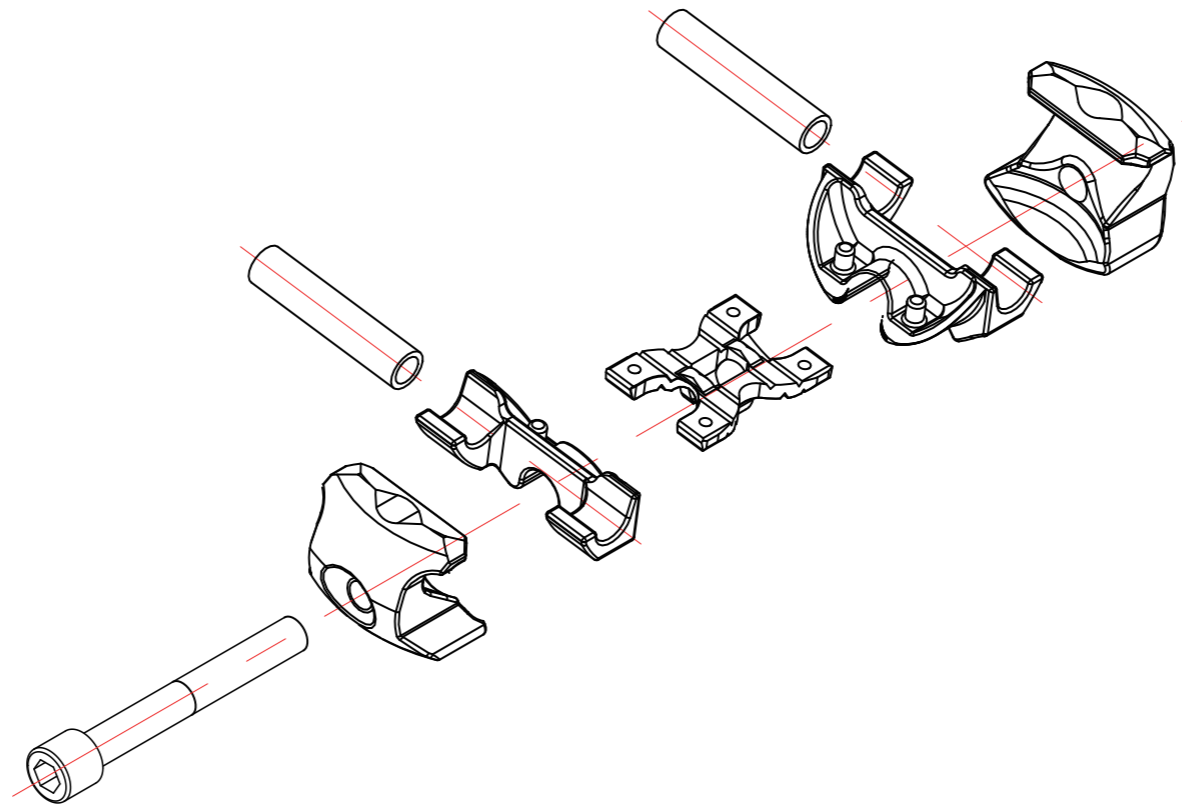

CARBON 1-BOLT SEATPOST CLAMPSET

55055467009 for 7x7mm saddle rail

55055467010 for 8x8.5mm saddle rails

55055467011 for 7x10mm saddle rails