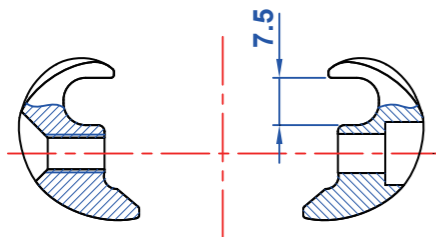

CARBON 1-BOLT SEATPOST CLAMPSET

55055467009 for 7x7mm saddle rail

55055467010 for 8x8.5mm saddle rails

55055467011 for 7x10mm saddle rails