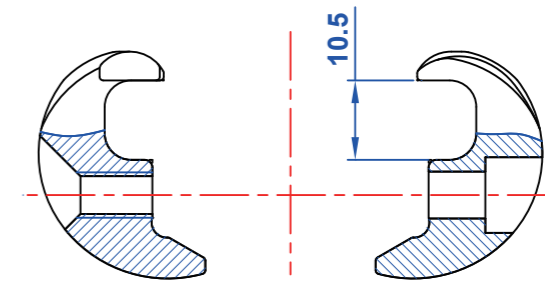

55055467004 for 7x7mm saddle rail

41055467003 for 8x8.5mm saddle rails

41055467002 for 7x10mm saddle rails