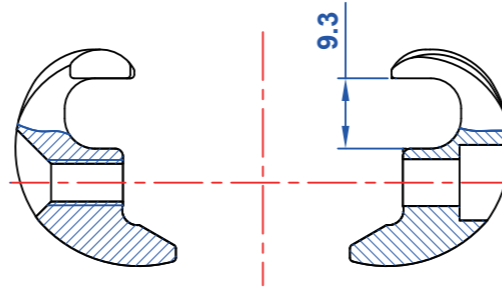

55055467004 for 7x7mm saddle rail

41055467003 for 8x8.5mm saddle rails

41055467002 for 7x10mm saddle rails