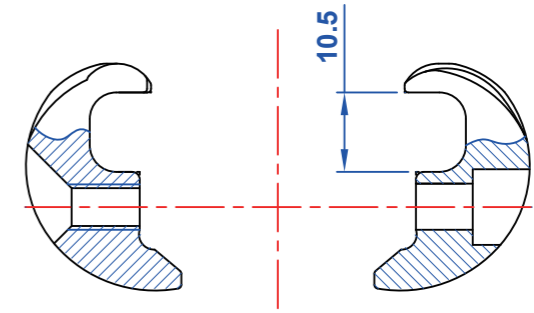

55055467001 for 7x7mm saddle rail

55055467002 for 8x8.5mm saddle rails

55055467003 for 7x10mm saddle rails