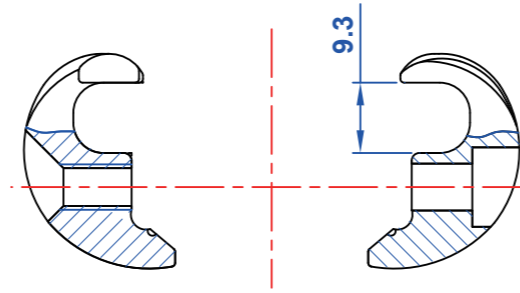

55055467001 for 7x7mm saddle rail

55055467002 for 8x8.5mm saddle rails

55055467003 for 7x10mm saddle rails